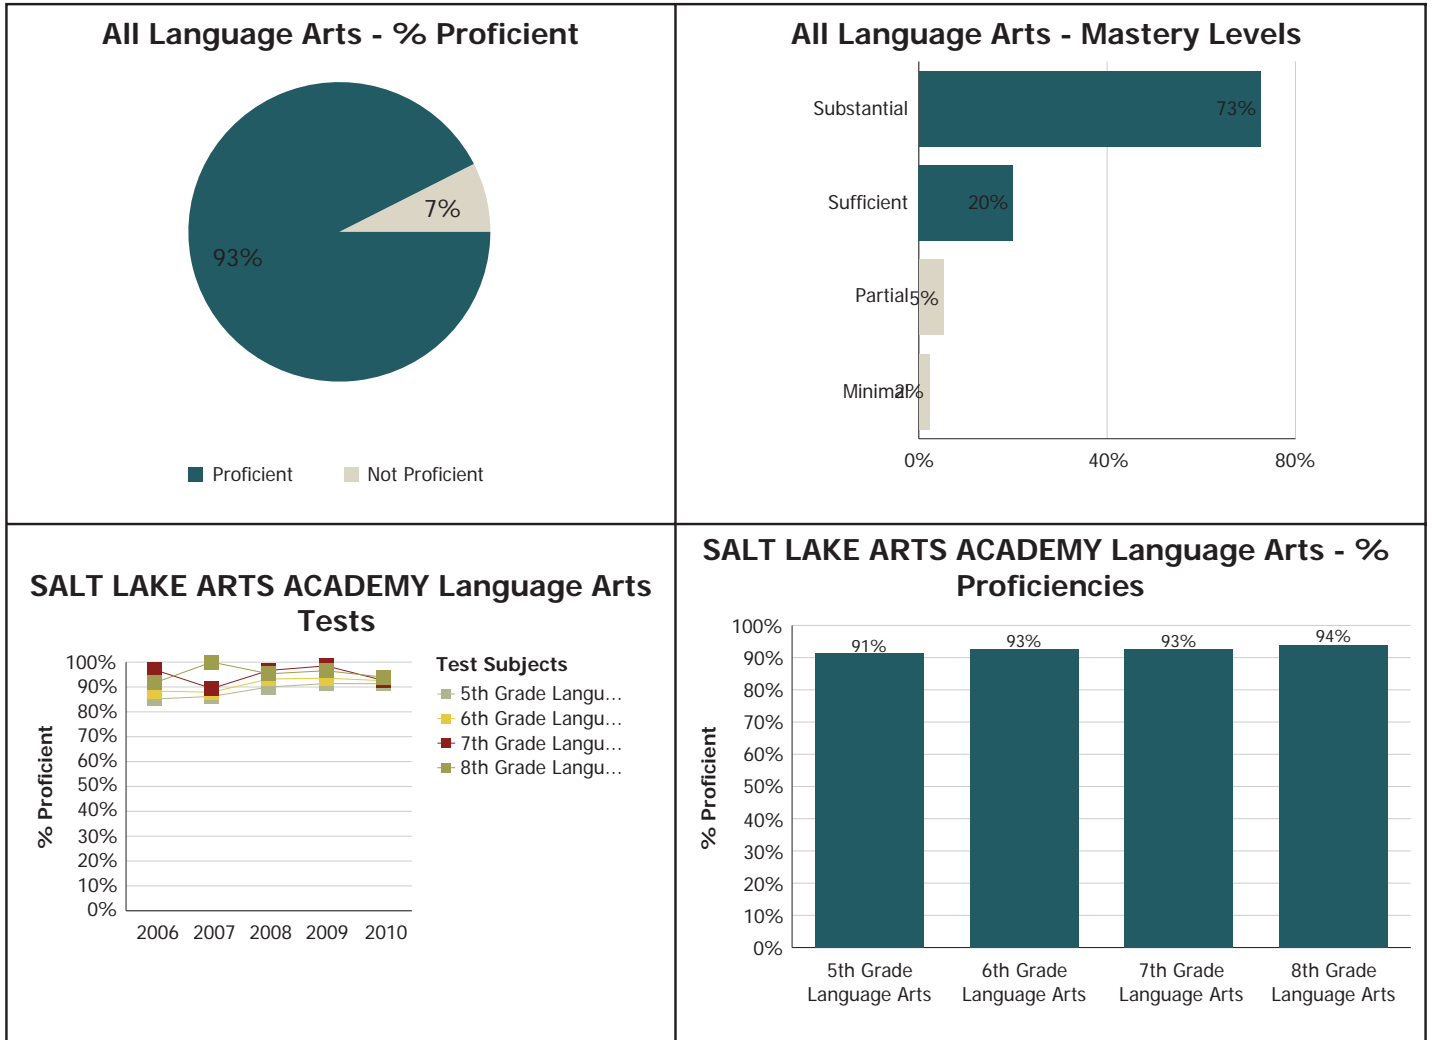

2010 CRT Subject Results for SALT LAKE ARTS ACADEMY

| | | |
|----------------|----------|-------------|
| Gender: All | SES: All | ELL: All |
| Ethnicity: All | SWD: All | Mobile: All |

[2010 CRT by Test Details](#)

[CRT by Teacher](#)

[2010 Language Arts Mastery Level Details](#)

CRT Detailed Longitudinal