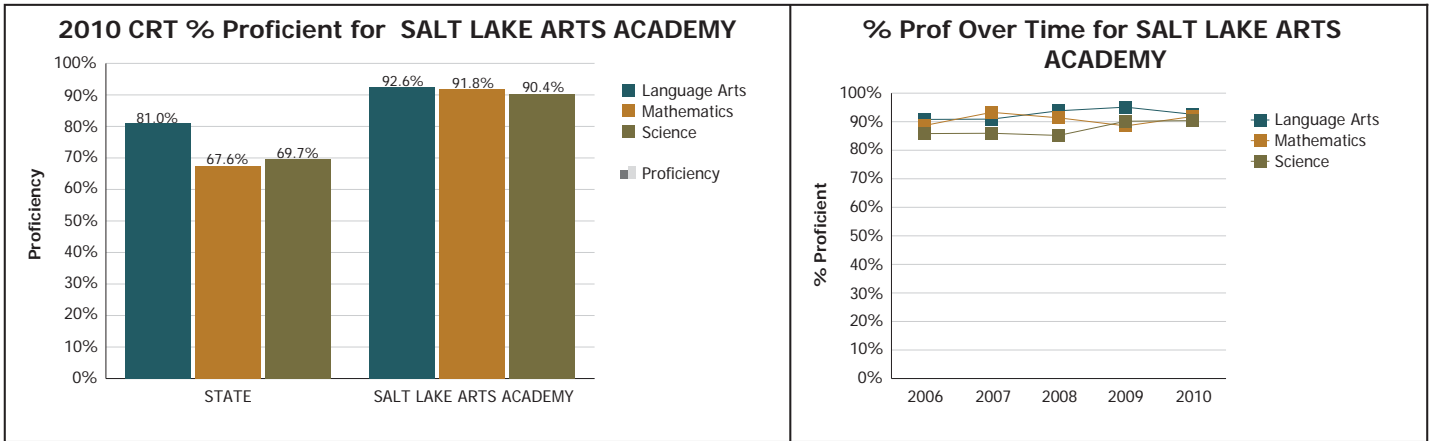

CRT Results for SALT LAKE ARTS ACADEMY

Gender: All	SES: All	ELL: All
Ethnicity: All	SWD: All	Mobile: All

Progress Scores

	2006	2007	2008	2009	2010
Language Arts	213	213	217	226	214
Mathematics	214	218	224	203	225
Science	204	208	214	222	225